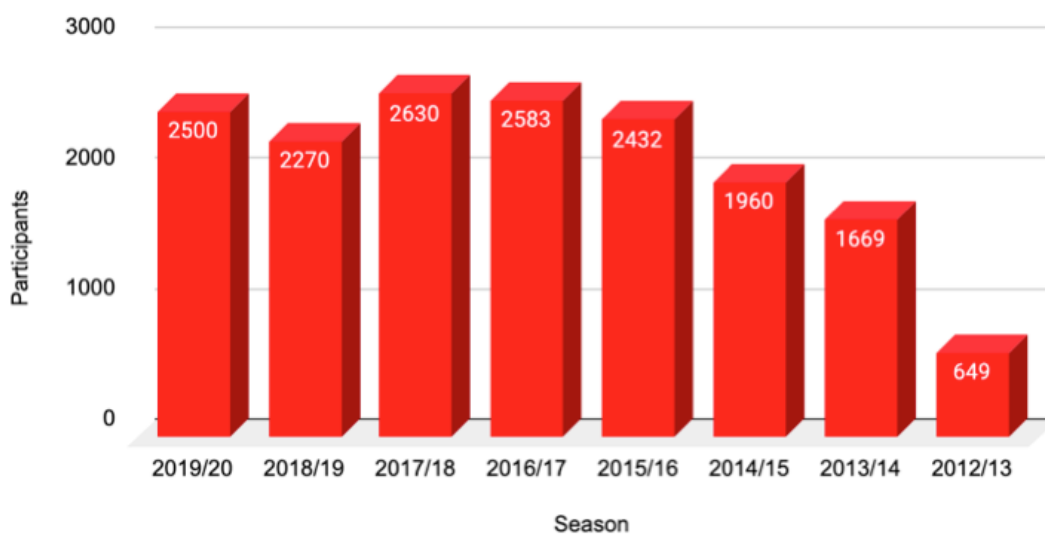

SHC Community Projects

Number of Participants